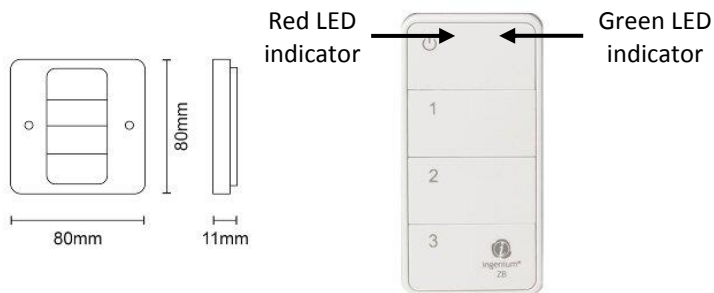

## GENERAL INFORMATION

Input Voltage	3VDC CR2025 1pc (included)
Battery Life	Up to 1 year
No. of devices to control	Up to 20 devices
Protocol	Zigbee
Frequency Band	2400 – 2483.5MHz
Operating temperature	-10°C—55°C
Operating humidity	≤ 90%RH
Housing Material	Polycarbonate (PC)
IP Grade	IP40
Approvals	2014/53/EU, 2014/30/EU, 2014/35/EU, 2012/19/EU, 2011/65/EU, EN 300328, EN 300440, EN 301489, Zigbee Light Link

## DIMENSIONS & WEIGHT

Model No.	L	W	H	Weight
	mm	mm	mm	g
WC601/z1	80	80	11	70