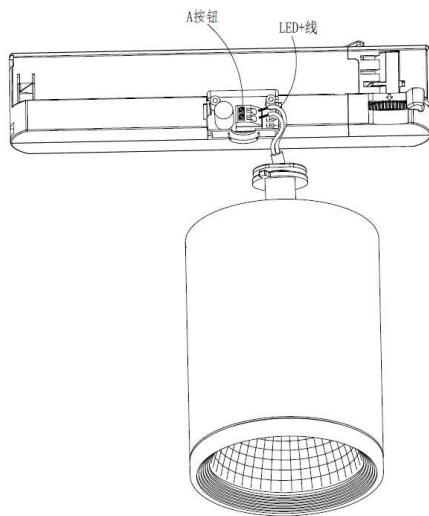

Technical Document

Maximum output power	34.02W
Type of light source(s)	LED
Efficiency in full-load	88%
No-load power (Pno)	not applicable
Standby Power (Psb)	N/A
Networked Standby Power (Pnet)	N/A
Outer dimensions in mm	
Height	30
Width	50
Depth	150
Mass in grams	130
Standards Compliance	EN 61347-1:2015 & EN61347-2-13:2014

Light source: Removable

1、 First, Turn off power at mains supply

2. unscrew the screw

3. take out the cap

4. push the terminal and take out wires

5. Light source