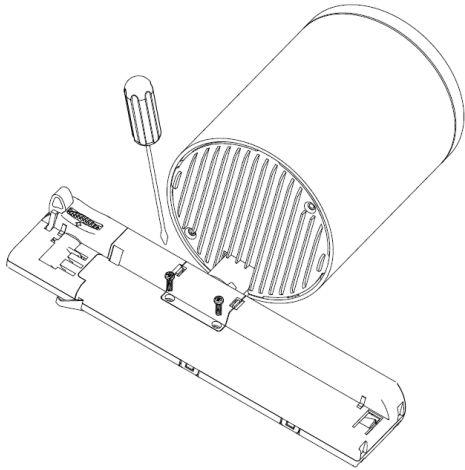

Technical Document

Maximum output power	34.02W
Type of light source(s)	LED
Efficiency in full-load	88%
No-load power (Pno)	not applicable
Standby Power (Psb)	N/A
Networked Standby Power (Pnet)	N/A
Outer dimensions in mm	
Height	30
Width	50
Depth	150
Mass in grams	130
Standards Compliance	EN 61347-1:2015 & EN61347-2-13:2014

Identification and signature

Applicable Light Source Model Identifier	Applicable Containing Product Model Number	Light source Input Current (mA)	Light source Rated Voltage (V)
STK714v0830	FTK71400v0-db+025D045D	900	DC36
STK714v0840	FTK71400v0-db+025D045D	900	DC36

Light source: Removable

1、 First, Turn off power at mains supply

2. unscrew the screw

3. take out the cap

4. push the terminal and take out wires

5. Light source