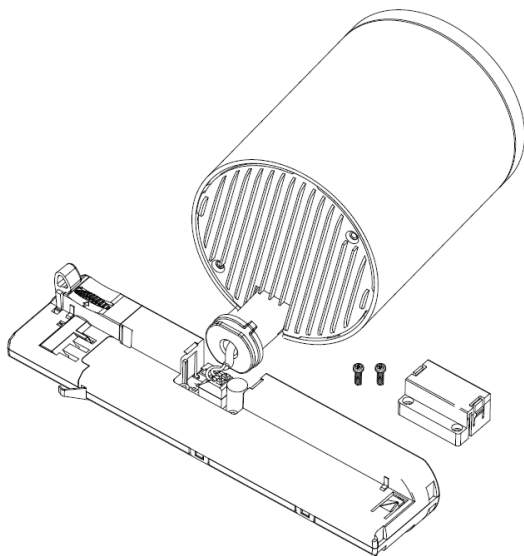

Technical Document

Maximum output power	34.02W
Type of light source(s)	LED
Efficiency in full-load	88%
No-load power (Pno)	not applicable
Standby Power (Psb)	N/A
Networked Standby Power (Pnet)	N/A
Outer dimensions in mm	
Height	30
Width	50
Depth	150
Mass in grams	130
Standards Compliance	EN 61347-1:2015 & EN61347-2-13:2014

Light source: Removable

1、 First, Turn off power at mains supply

2. unscrew the screw

3. take out the cap

4. push the terminal and take out wires

5. Light source