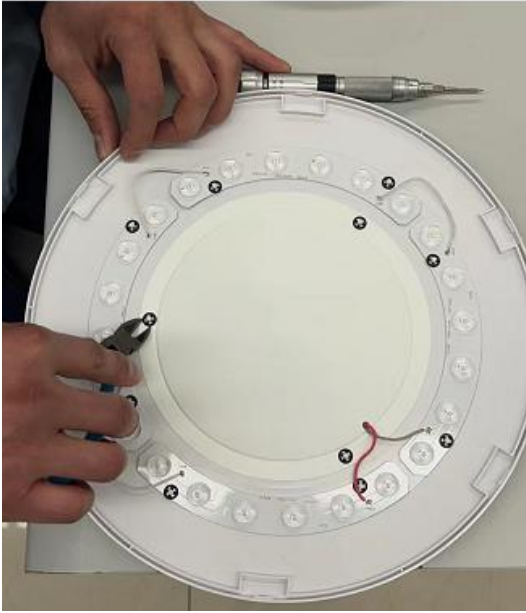

Light source: Removable

Tools

Remove the mounting

Open the cover

Remove the metal clips

Remove the reflective cover

Open wire

Removable Light source

— LED+ DC input
— LED- Constant current

Removable control gear