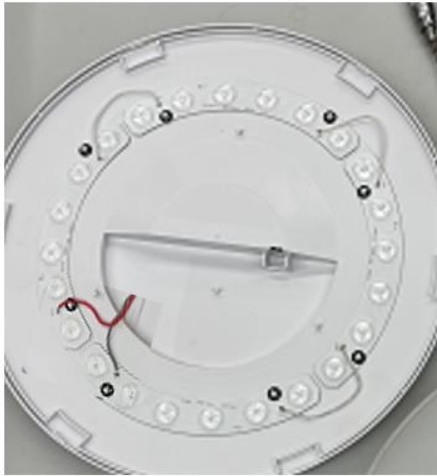

Identification and signature

Applicable Light Source Model Identifier	Applicable Containing Product Model Number	Light source Input Current (mA)	Light source Rated Voltage (V)
SCL742v0830	FCL74200v0	140	DC 79
SCL742v0840	FCL74200v0	140	DC 79
SCL742v0865	FCL74200v0	140	DC 79
SCL743v0830	FCL74300v0	156	DC 106
SCL743v0840	FCL74300v0	156	DC 106
SCL743v0865	FCL74300v0	156	DC 106
SCL744v0830	FCL74400v0	140	DC 157
SCL744v0840	FCL74400v0	140	DC 157
SCL744v0865	FCL74400v0	140	DC 157
SCL745v0830	FCL74500v0	145	DC 228
SCL745v0840	FCL74500v0	145	DC 228
SCL745v0865	FCL74500v0	145	DC 228

Light source: Removable

Tools

Remove the mounting

Open the cover

Remove the metal clips

Remove the reflective cover

Open wire

Removable Light source

— LED+ DC input
— LED- Constant current

Removable control gear