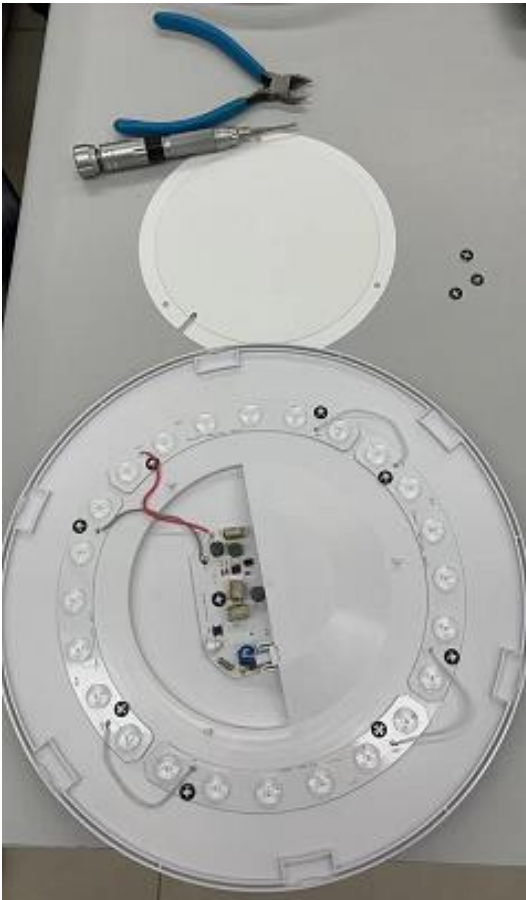

Identification and signature

Applicable Light Source Model Identifier	Applicable Containing Product Model Number	Light source Input Current (mA)	Light source Rated Voltage (V)
SCL742v0830	FCL74200v0	140	DC 79
SCL742v0840	FCL74200v0	140	DC 79
SCL742v0865	FCL74200v0	140	DC 79
SCL743v0830	FCL74300v0	156	DC 106
SCL743v0840	FCL74300v0	156	DC 106
SCL743v0865	FCL74300v0	156	DC 106
SCL744v0830	FCL74400v0	140	DC 157
SCL744v0840	FCL74400v0	140	DC 157
SCL744v0865	FCL74400v0	140	DC 157
SCL745v0830	FCL74500v0	145	DC 228
SCL745v0840	FCL74500v0	145	DC 228
SCL745v0865	FCL74500v0	145	DC 228

Light source: Removable

Tools

Remove the mounting

Open the cover

Remove the metal clips

Remove the reflective cover

Open wire

Removable Light source

— LED+ DC input
— LED- Constant current

Removable control gear