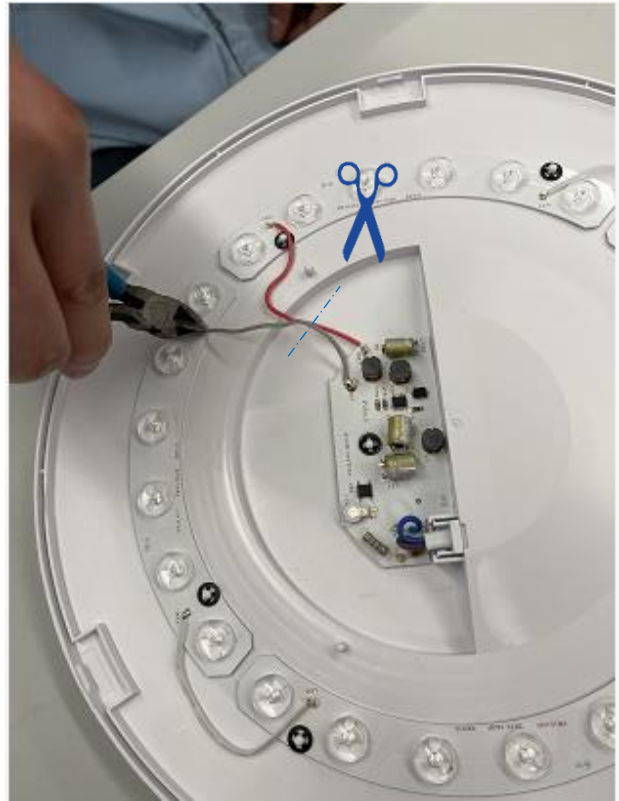

Identification and signature

Applicable Light Source Model Identifier	Applicable Containing Product Model Number	Light source Input Current (mA)	Light source Rated Voltage (V)
SCL742v0830	FCL74200v0	140	DC 79
SCL742v0840	FCL74200v0	140	DC 79
SCL742v0865	FCL74200v0	140	DC 79
SCL743v0830	FCL74300v0	156	DC 106
SCL743v0840	FCL74300v0	156	DC 106
SCL743v0865	FCL74300v0	156	DC 106
SCL744v0830	FCL74400v0	140	DC 157
SCL744v0840	FCL74400v0	140	DC 157
SCL744v0865	FCL74400v0	140	DC 157
SCL745v0830	FCL74500v0	145	DC 228
SCL745v0840	FCL74500v0	145	DC 228
SCL745v0865	FCL74500v0	145	DC 228

Light source: Removable

Tools

Remove the mounting

Open the cover

Remove the metal clips

Remove the reflective cover

Open wire

Removable Light source

— LED+ DC input
— LED- Constant current

Removable control gear