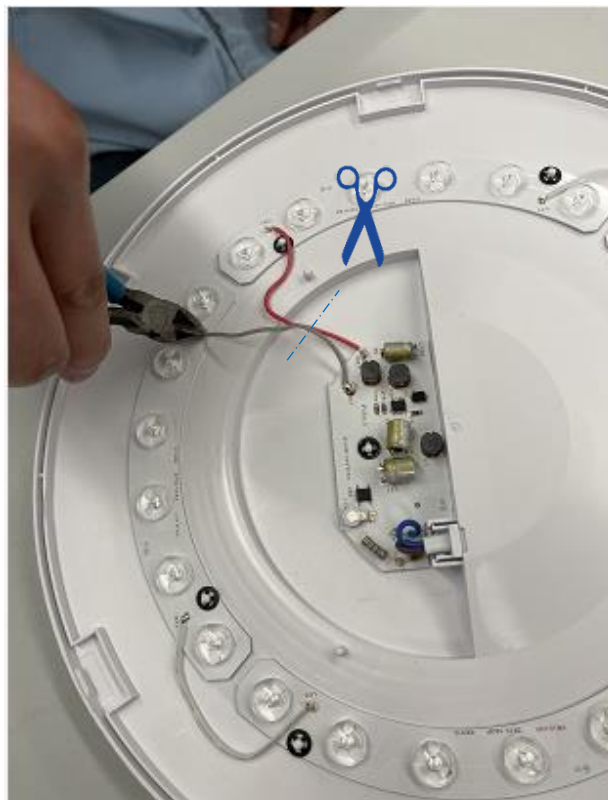

Identification and signature

Applicable Light Source Model Identifier	Applicable Containing Product Model Number	Light source Input Current (mA)	Light source Rated Voltage (V)
SCL742v0830	FCL74200v0	140	DC 79
SCL742v0840	FCL74200v0	140	DC 79
SCL742v0865	FCL74200v0	140	DC 79
SCL743v0830	FCL74300v0	156	DC 106
SCL743v0840	FCL74300v0	156	DC 106
SCL743v0865	FCL74300v0	156	DC 106
SCL744v0830	FCL74400v0	140	DC 157
SCL744v0840	FCL74400v0	140	DC 157
SCL744v0865	FCL74400v0	140	DC 157
SCL745v0830	FCL74500v0	145	DC 228
SCL745v0840	FCL74500v0	145	DC 228
SCL745v0865	FCL74500v0	145	DC 228

Light source: Removable

Tools

Remove the mounting

Open the cover

Remove the metal clips

Remove the reflective cover

Open wire

Removable Light source

Removable control gear