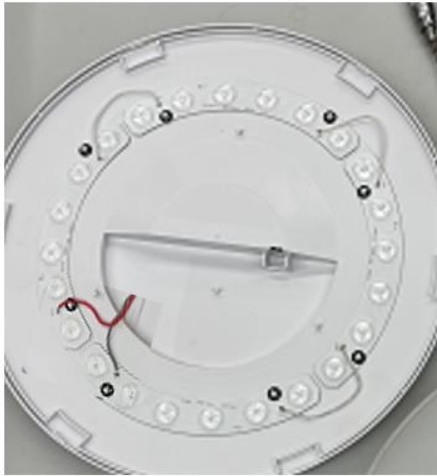

Identification and signature

Applicable Light Source Model Identifier	Applicable Containing Product Model Number	Light source Input Current (mA)	Light source Rated Voltage (V)
SCL742v0830	FCL74200v0	140	DC 79
SCL742v0840	FCL74200v0	140	DC 79
SCL742v0865	FCL74200v0	140	DC 79
SCL743v0830	FCL74300v0	156	DC 106
SCL743v0840	FCL74300v0	156	DC 106
SCL743v0865	FCL74300v0	156	DC 106
SCL744v0830	FCL74400v0	140	DC 157
SCL744v0840	FCL74400v0	140	DC 157
SCL744v0865	FCL74400v0	140	DC 157
SCL745v0830	FCL74500v0	145	DC 228
SCL745v0840	FCL74500v0	145	DC 228
SCL745v0865	FCL74500v0	145	DC 228

Light source: Removable

Tools

Remove the mounting

Open the cover

Remove the metal clips

Remove the reflective cover

Open wire

Removable Light source

Removable control gear